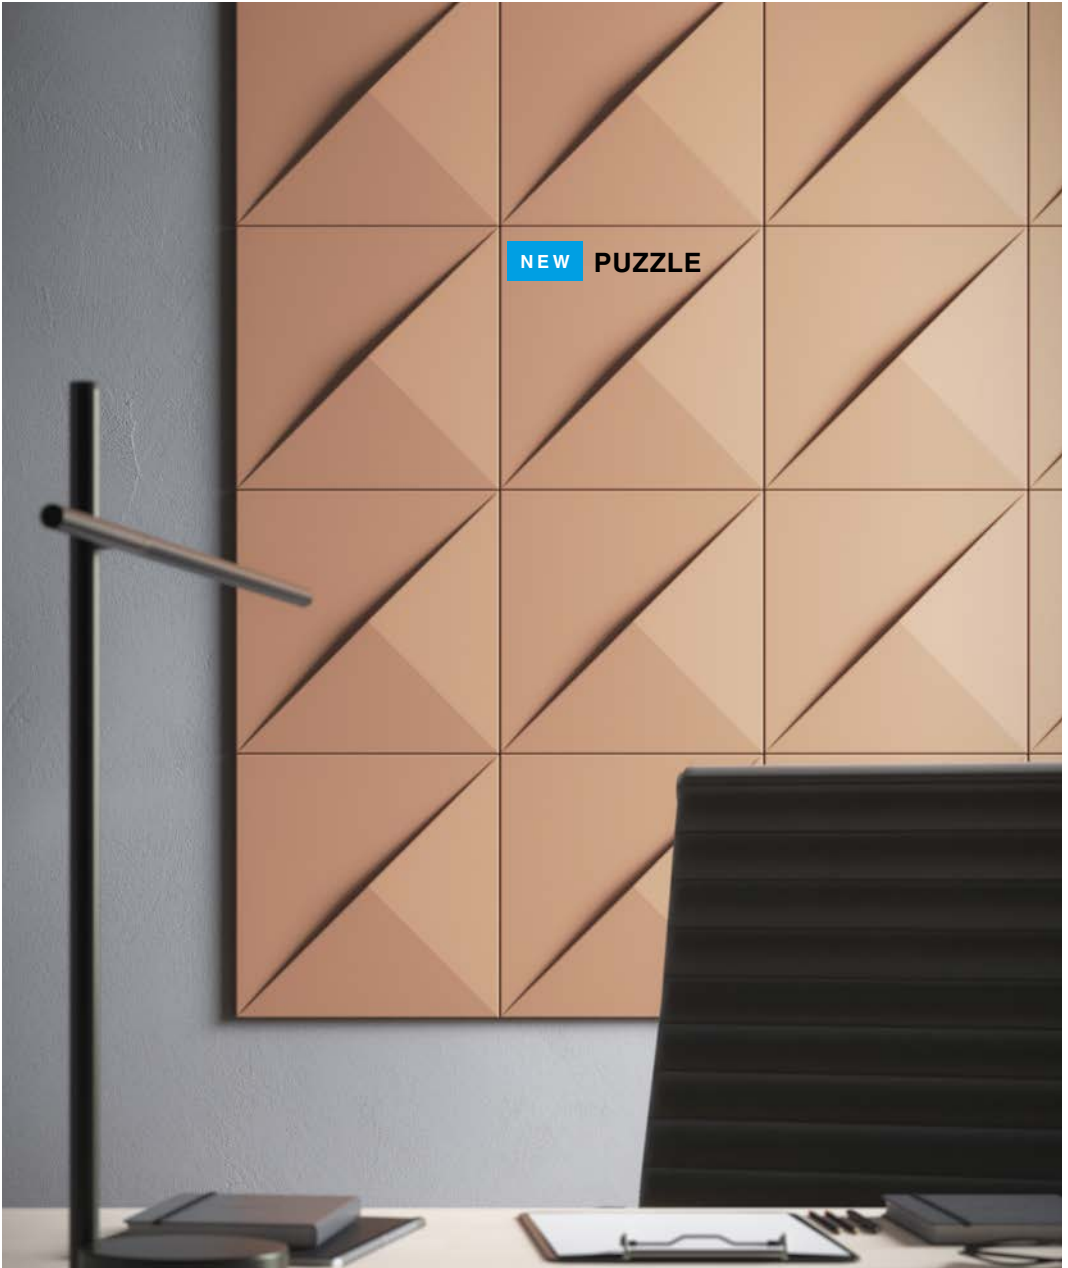

PUZZLE ARSTYL®

380

380 x 380 x 31 mm

DESIGN

KAMELIA TERZIEVA