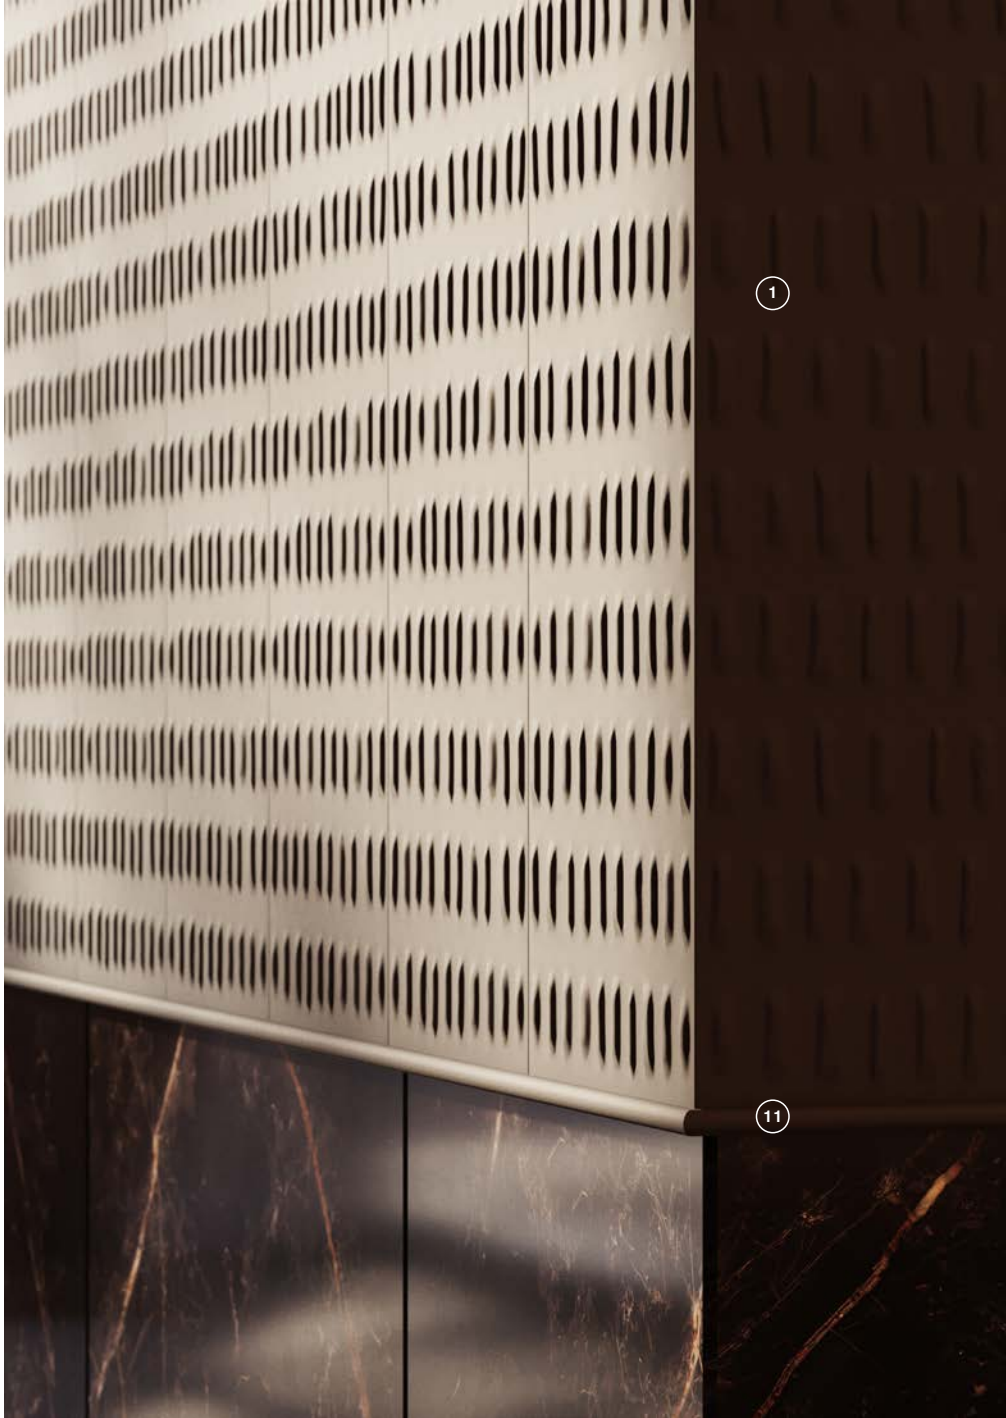

13

FL12

14

ST2

PROVÉ

Allegretto

Design Bertrand Lejoly

The ALLEGRETTO wall panel features a linear, bold, asymmetrical motif enabling dynamic, modern and captivating wall decors.