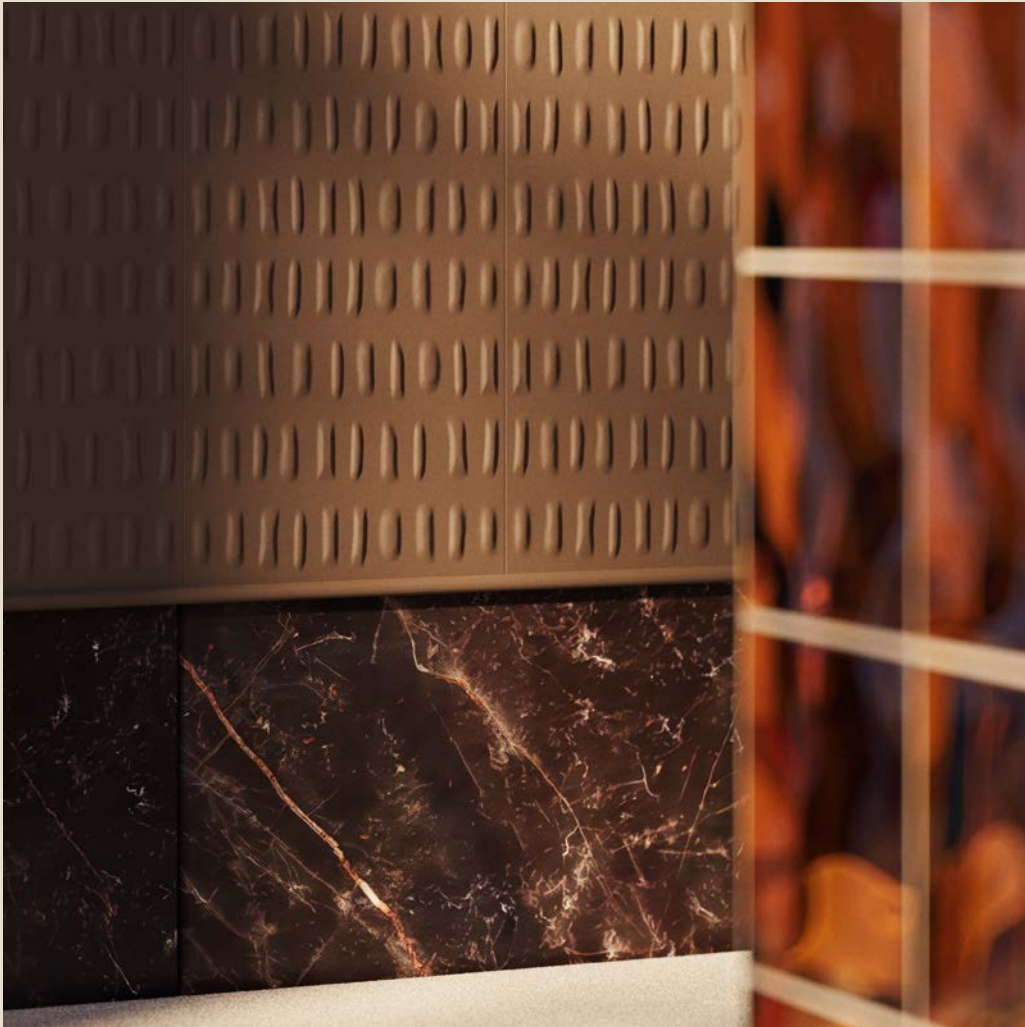

NOËL & MARQUET

DESIGN ELEMENTS

The Essence of Rhythm

The Essence of Rhythm

Suddenly emerging from the elements of nature, a vertical, organic poetry. In the strength of rock fragments, in the delicate movements of the breeze, in the random imprints of the sand. Pausing and revealing hidden patterns, experiencing the slightest sensations, finding unique textures.