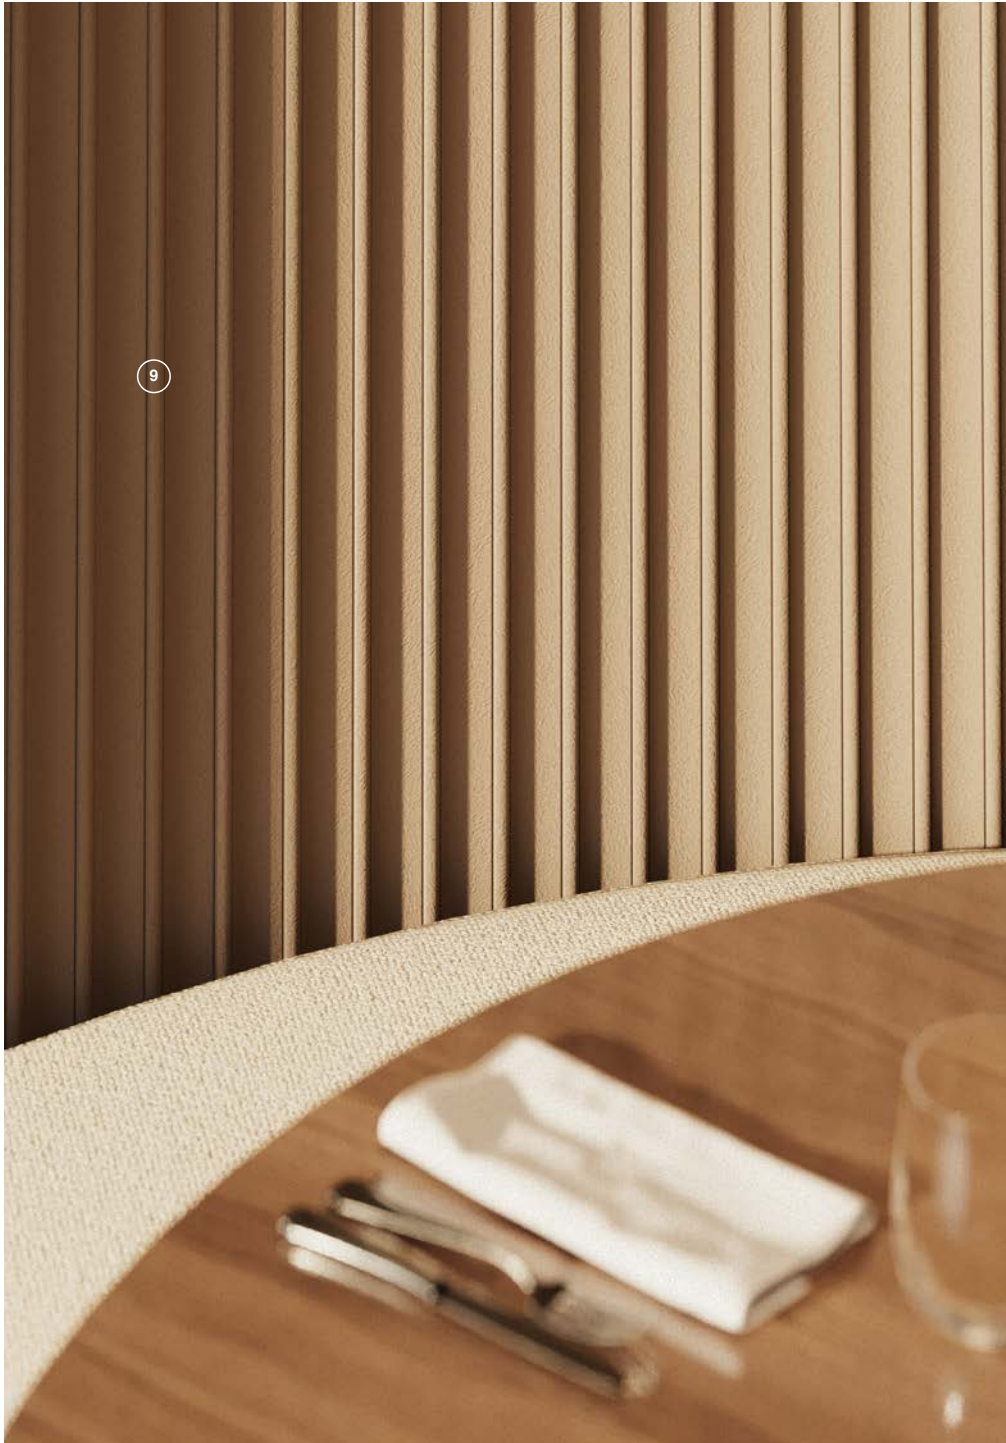

26

Dorique Flex

Design Bertrand Lejoly

Putting a contemporary twist on a historical Greek motif, the DORIQUE FLEX design brings a distinct texture and character to rounded walls, counters or even pillars. This linear wall panel reinterprets a classical architectural feature making for a timeless design element suited to all types of interiors.